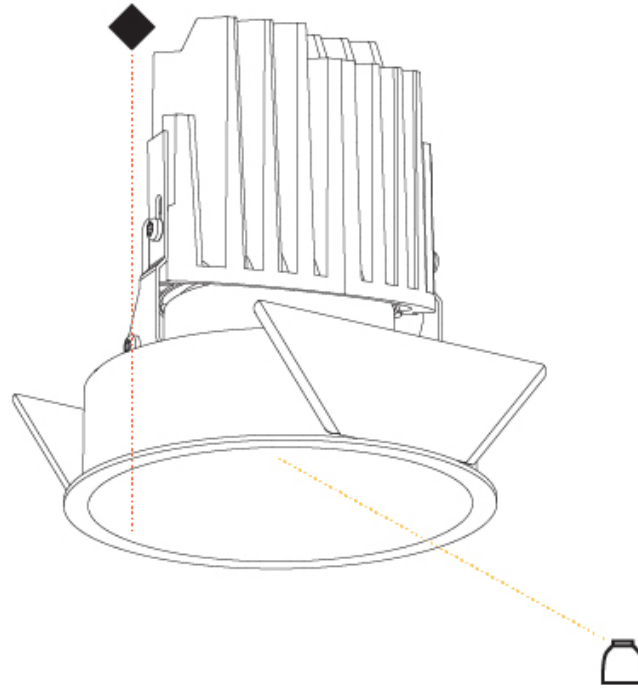

BIONIQ ROUND DEEP RECESSED

A35544-

PROJECT

TYPE

SPECIFIER

QUANTITY

DATE

A