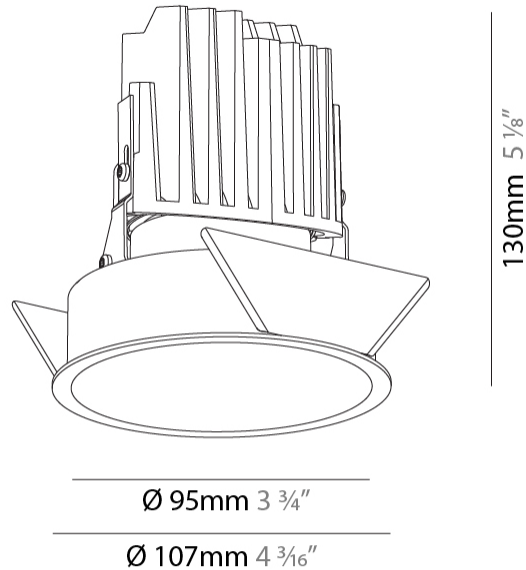

GENERAL

Series: Bioniq
Subseries: Bioniq Round Deep
Brand: Prolicht
Division: Architectural
Mounting Type: Recessed
Mounting Location: Ceiling
Subcategory: Downlight

PHYSICAL

Shape: Round
Diameter (mm): 107
Diameter (in): 4 3/16
Height (mm): 130
Height (in): 5 1/8
Ceiling Thickness (mm): 10 / 12.5 / 15
Ceiling Thickness (in): 3/8 or 1/2 or 9/16
Min. Recessing Depth (mm): 150
Min. Recessing Depth (in): 5 7/8
Light Distribution: Downlight
Weight (kg): 0.506
Weight (lbs): 1.12
Fixture Finish: SSR / BKV / CWI / CRY / HAB / LAG / UFT / ITA / RUA / RUR / MIC / FTG / MYG / TWT / LOD / PUS / FRO / FUP / KIA / POP / BLS / SPG / MEY / GOH / GUM / CHC / COM / ABZ / JAG / OBR / MOS / ROR
Fixture Material: Aluminum Die Cast
Cut-out Measurements: 98mm / 3 7/8"

ELECTRICAL

Lamp Type: LED (Zhaga Standard)
Total Output Wattage (W): 15
Dimming: Dali Dimming
Driver Included: No
Driver Location: Recessed Housing
Driver Type: Constant Current - 120Vac
Housing: See components
Input Voltage (V): 120
Constant Current (MA): 350

LED

Number of LEDs: 1
Color Temperature (°K): Warm Dim
Max. Delivered Lumen (lm): 760
Nominal Lumen (lm): 1140
CRI: >90 CRI

OPTICAL

Reflector: 20 / 40 / 60

RATINGS AND CERTIFICATIONS

Certified By: Certified for North American Standards
IP rating: IP20