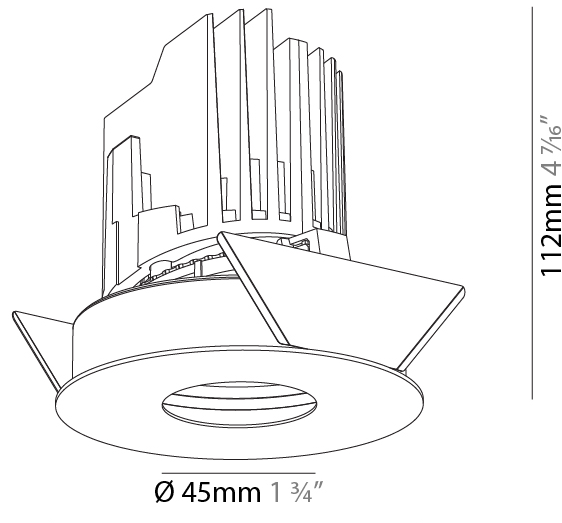

GENERAL

Series: Bioniq
Subseries: Bioniq Round Pinhole
Brand: Prolicht
Division: Architectural
Mounting Type: Recessed
Mounting Location: Ceiling
Subcategory: Downlight

PHYSICAL

Shape: Round
Diameter (mm): 107
Diameter (in): 4 3/16
Height (mm): 112
Height (in): 4 7/16
Ceiling Thickness (mm): 10 / 12.5 / 15
Ceiling Thickness (in): 3/8 or 1/2 or 9/16
Min. Recessing Depth (mm): 130
Min. Recessing Depth (in): 5 1/8
Light Distribution: Adjustable / Downlight
Weight (kg): 0.456
Weight (lbs): 1
Fixture Finish: SSR / BKV / CWI / CRY / HAB / LAG / UFT / ITA / RUA / RUR / MIC / FTG / MYG / TWT / LOD / PUS / FRO / FUP / KIA / POP / BLS / SPG / MEY / GOH / GUM / CHC / COM / ABZ / JAG / OBR / MOS / ROR
Fixture Material: Aluminum Die Cast
Cut-out Measurements: 98mm / 3 7/8"

ELECTRICAL

Lamp Type: LED (Zhaga Standard)
Total Output Wattage (W): 15
Dimming: Dali Dimming
Driver Included: No
Driver Location: Recessed Housing
Driver Type: Constant Current - 120Vac
Housing: See components
Input Voltage (V): 120
Constant Current (MA): 350

LED

Number of LEDs: 1
Color Temperature (°K): Warm Dim
Max. Delivered Lumen (lm): 760
Nominal Lumen (lm): 1140
CRI: >90 CRI
Lamp Life (hrs): 50000

OPTICAL

Reflector: 20 / 40 / 60
Adjustability: Rotational 355°, Tilt 30°

RATINGS AND CERTIFICATIONS

Certified By: Certified for North American Standards
IP rating: IP20

PROJECT
TYPE
SPECIFIER
QUANTITY
DATE